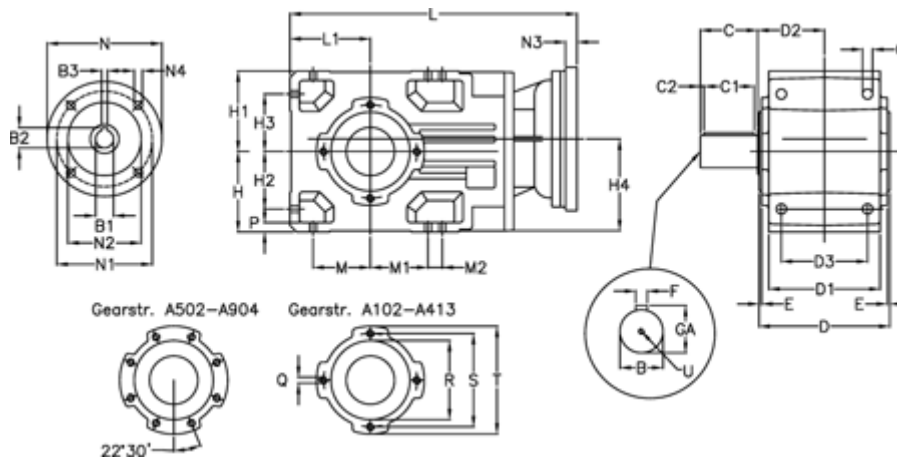

Article number: 29600201201235
 Description: Bevel helical gearbox
 A202UR-12-P90B5

Measures

B = 30	D1 = 110	H1 = 80	M2 = 0	Q = M8x15
B1 = 24	D2 = 73.0	H2 = 60	N = 200	R = 95
B2 = 27.3	D3 = 90	H3 = 60	N1 = 165	S = 115
B3 = 8	Description = A202UR-xx-P90 B5	H4 = 93.0	N2 = 130	T = 140
C = 60	E = 3.0	L = 325.5	N3 = -	U = M10x22
C1 = 50	F = 10	L1 = 80	N4 = M10x12	
C2 = 5.0	GA = 33	M = 60	O = 9.5	
D = 136	H = 80	M1 = 60	P = 9	